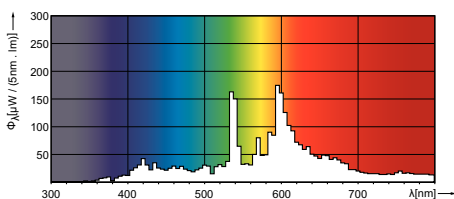

MASTERCcolour CDM-R

MASTERCcolour CDM-R 35W/830 E27 PAR30L 30D 1CT

Range of compact, high-efficiency, discharge reflector lamps with a stable color over lifetime and a crisp, sparkling light

Product data

• Light Technical

Beam Angle (Max)	36.3 °
Beam Angle (Min)	21.8 °
Color Code	830 [CCT of 3000K]
Beam Angle (Nom)	30 °
Luminous Flux (Nom)	2200 lm
Luminous Intensity (Nom)	7400 cd
Beam Description	Flood [Flood]
Color Designation	Warm White (WW)
Chromaticity Coordinate X (Nom)	0.431
Chromaticity Coordinate Y (Nom)	0.400
Correlated Color Temperature (Nom)	3075 K
Color Rendering Index (Nom)	81
Lmf At End Of Nominal Lifetime (Nom)	48 %

Dimensional drawing

CDM-R, PAR30L

CDM-R 35W/830 E27 PAR30L 30D

Product	D	D	C	C
MASTERColour CDM-R 35W/830 E27 PAR30L 30D 1CT	97 mm	95 mm	123 mm	120 mm

Photometric data

© 2015 Philips Lighting Holding B.V.
All rights reserved.